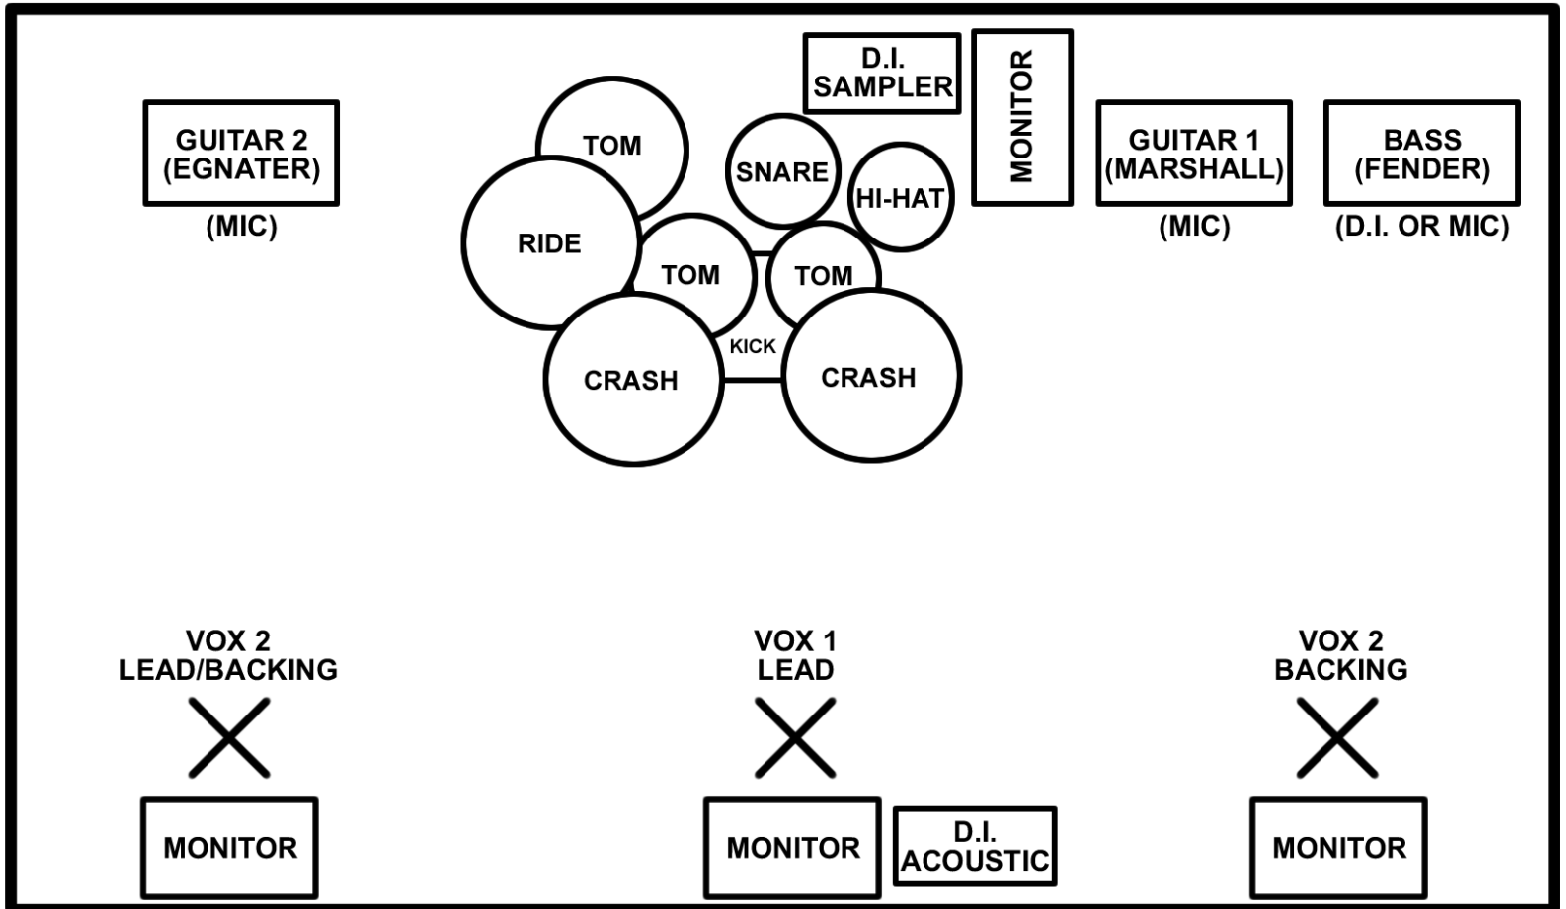

40 HELMET

STAGE PLOT

(2) D.I. - SAMPLER AND ACOUSTIC

FRONT MONITORS - BOTH GUITARS, BASS, ALL VOX

DRUM MONITOR - GUITAR 1, GUITAR 2 (LESS THAN G1), KICK, ALL VOX