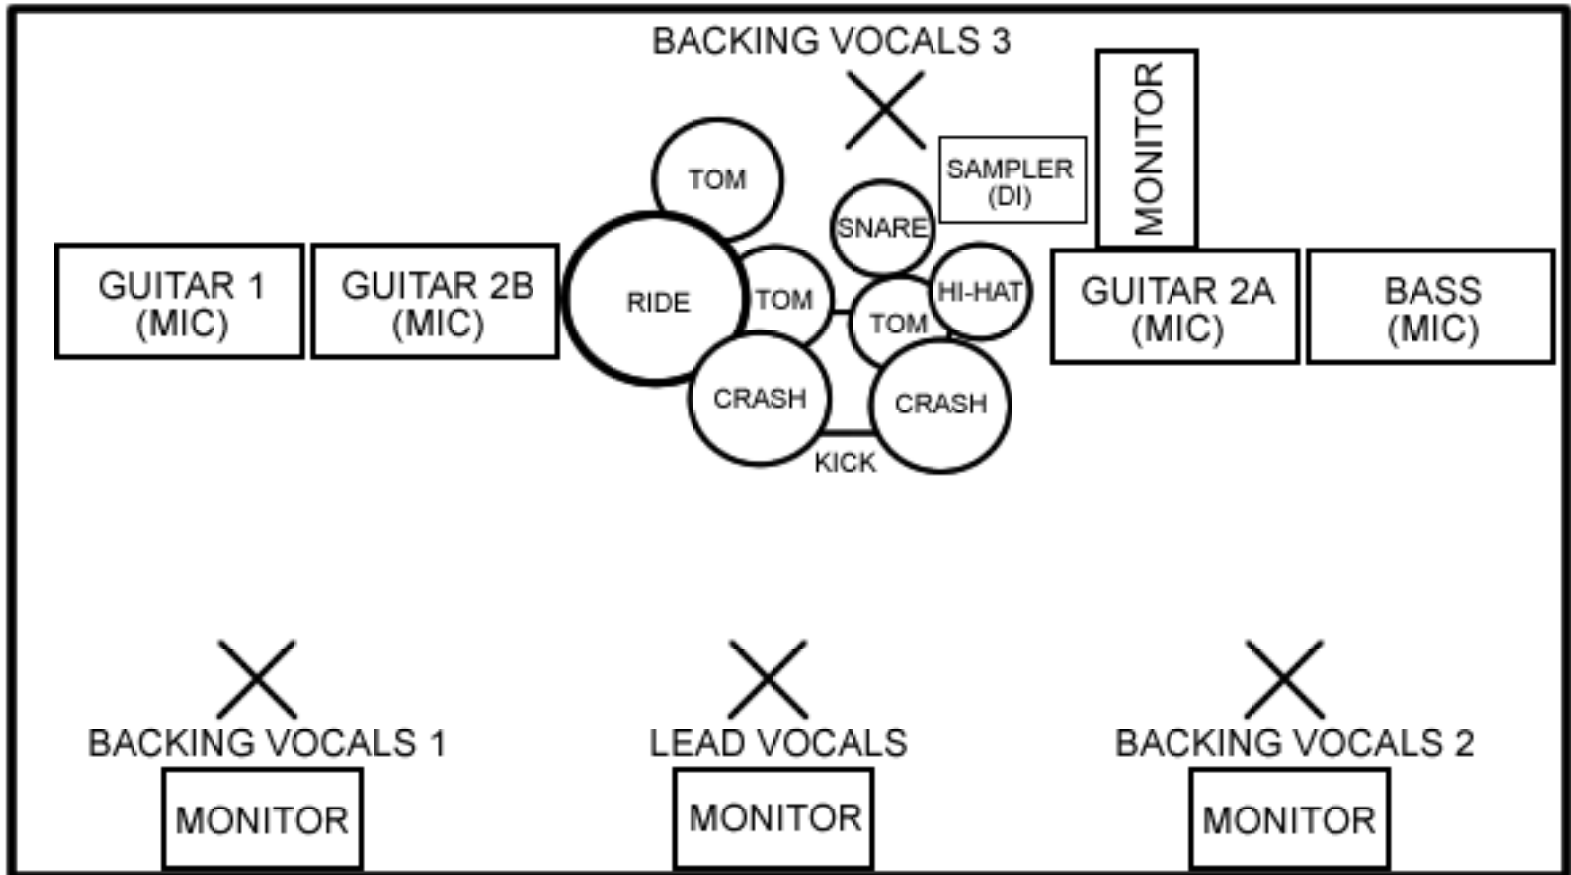

# 40 HELMET

## STAGE PLOT

CENTER MONITOR - GUITAR 1, GUITAR 2B, BASS, ALL VOX

SR MONITOR - GUITAR 1, GUITAR 2A, BASS, ALL VOX

SL MONITOR - GUITAR 1, BASS, ALL VOX

DRUM MONITOR - GUITAR 1, GUITAR 2A (75% OF GUITAR 1 LEVEL), KICK, ALL VOX